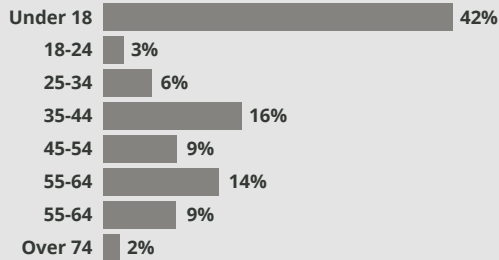

**WORLD CLASS
TAE KWON DO**

READY TO MAKE AN IMPACT?

Contact Us at: worldclasstaekwondo.org and help to inspire, educate and develop leadership through traditional Taekwondo.
World Class Taekwondo | PO Box 689 Pinedale, WY 82941

WORLD CLASS TAE KWON DO DEMOGRAPHICS

On average, 45% of a taekwondo student's household also participate in taekwondo.

STUDENT AGE BREAKDOWN

YEARS IN TAEKWONDO

EVENT ATTENDANCE

Meijer State Games of Michigan Tournament