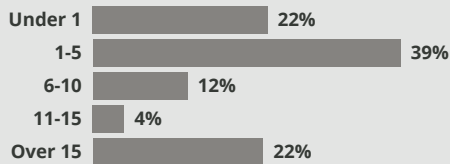

**WORLD CLASS
TAE KWON DO**

READY TO MAKE AN IMPACT?

Contact Us at: worldclasstaekwondo.org and help to inspire, educate and develop leadership through traditional Taekwondo.
World Class Taekwondo | PO Box 689 Pinedale, WY 82941

WORLD CLASS TAE KWON DO DEMOGRAPHICS

On average, 45% of a taekwondo student's household also participate in taekwondo.

STUDENT AGE BREAKDOWN

YEARS IN TAEKWONDO

EVENT ATTENDANCE

Meijer State Games of Michigan Tournament